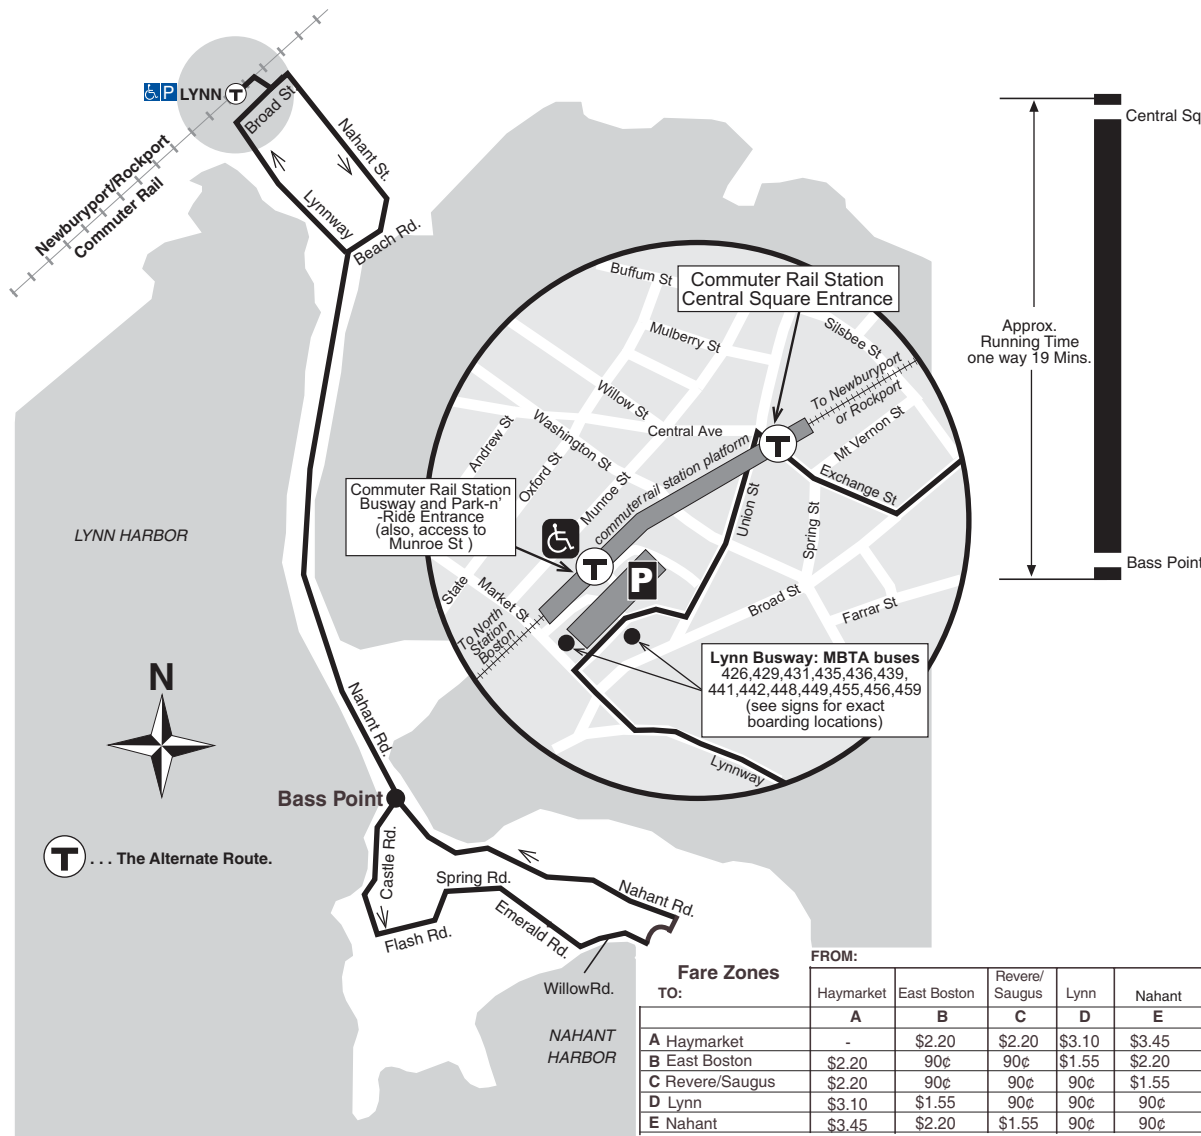

T **Route 439** *Bass Point, Nahant - Central Square, Lynn*

TO:	FROM:				
	Haymarket	East Boston	Revere/Saugus	Lynn	Nahant
A Haymarket	-	\$2.20	\$2.20	\$3.10	\$3.45
B East Boston	\$2.20	90¢	90¢	\$1.55	\$2.20
C Revere/Saugus	\$2.20	90¢	90¢	90¢	\$1.55
D Lynn	\$3.10	\$1.55	90¢	90¢	90¢
E Nahant	\$3.45	\$2.20	\$1.55	90¢	90¢

schedule change

439

WINTER December 27, 2003 - February 27, 2004

Bass Point, Nahant - Central Square, Lynn

Serving: Nahant Road and Wharf St. connections to the Newburyport/Rockport Commuter Rail

Massachusetts Bay Transportation Authority

Customer Service/Travel Info 617-222-3200
 Toll Free (outside Mass.).....1-800-392-6100
 Hearing Impaired..... TTY-222-5146
 Lift Bus.....1-800-LIFT BUS
 Web Site..... www.mbta.com
 Schedules subject to change, Please exit rear door
 Arrive times are approximate, subject to traffic.